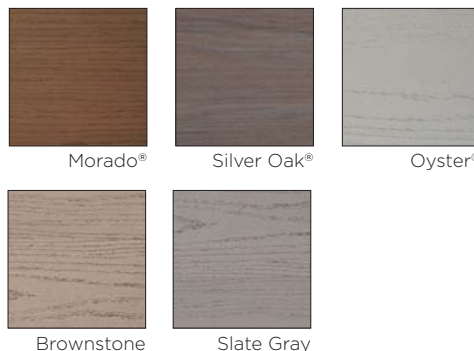

Kona® Slate Gray Brownstone

XLM® Tropical

RusticBark Walnut Grove

XLM® Natural

RiverRock SandRidge

DECK PRODUCTS	Square Shouldered Lengths			Grooved Lengths		
	12'	16'	20'	12'	16'	20'
All Deck Boards 1" x 5 1/2"						
Arbor, Harvest (Kona®), & Terra Collections	•	•	•			
Vintage, Arbor (Hazelwood)		•	•	•	•	•
Harvest (Slate Gray & Brownstone)	•	•	•	•	•	•
XLM Natural & Tropical Collections			•	•	•	•
Fascia 1/2" x 11 3/4"	•					
OUTDOOR LIVING PRODUCTS	Dimensions		Color Options			
In-Deck Storage Hardware Kit	6' x 30" x 22"		Titanium & Bronze			
Bench Hardware Kit	6' x 21" x 7"		Titanium & Bronze			
Planter Hardware Kit	31" x 31" x 28"		Titanium & Bronze			

Deck Board Square Shouldered Deck Board Grooved Fascia

In-Deck Storage Kit

Bench/Planter Hardware Kit

AZEK PORCH | TRADITIONAL LOOK, LOW MAINTENANCE

Available in five popular shades, offers stain and scratch resistance in a traditional tongue and groove board.

PORCH PRODUCTS	Lengths		
	10'	12'	16'
All Porch Boards 1" x 3 1/8"			
Brownstone	•	•	•
Slate Gray	•	•	•
Morado®		•	•
Silver Oak®		•	•
Oyster®		•	•

Porch Board

Morado® Silver Oak® Oyster®
Brownstone Slate Gray